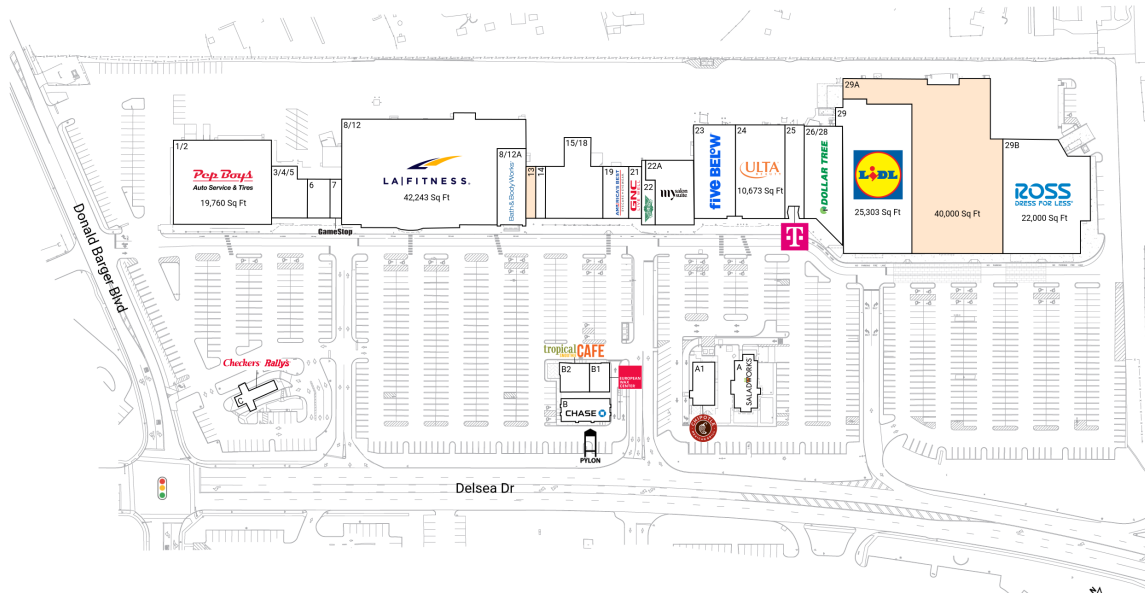

Collegetown Shopping Center

731 Delsea Drive | Glassboro, NJ 08028

Gloucester County Philadelphia-Camden-Wilmington, PA-NJ-DE-MD

231,463 Sq Ft

39.7215, -75.1166

Available Spaces

13 1,200 Sq Ft 29A 40,000 Sq Ft 360°

Current Tenants Space size listed in square feet

1/2	Pep Boys	19,760
3/4/5	CompleteCare Health Network	4,160
6	SCBeauty Salon	2,100
7	GameStop	1,080
8/12	LA Fitness	42,243
8/12A	Bath & Body Works	5,217
14	Accent On Eyes	1,200
15/18	Hibachi Sushi Peking Buffet	9,160
19	America's Best Contacts & Eyeglasses	3,200
21	GNC	1,600
22	Wingstop	1,600
22A	My Salon Suite	6,400
23	Five Below	9,500
24	ULTA Beauty	10,673
25	T-Mobile	2,500
26/28	Dollar Tree	9,776
29	Lidl	25,303
29B	Ross Dress for Less	22,000
A	Saladworks	3,396
A1	Chipotle Mexican Grill	2,337
B	Chase	2,727
B1	European Wax Center	1,400
B2	Tropical Smoothie Cafe	1,334
C	Checkers/Rally's Drive-In Restaurants	1,597

This site plan is for illustrative and information purposes only, showing the general layout of the shopping center; and is not a legal survey. Brixmor makes no representation or warranty that the shopping center is exactly as depicted as site conditions and tenant mix are subject to change over time.
4018